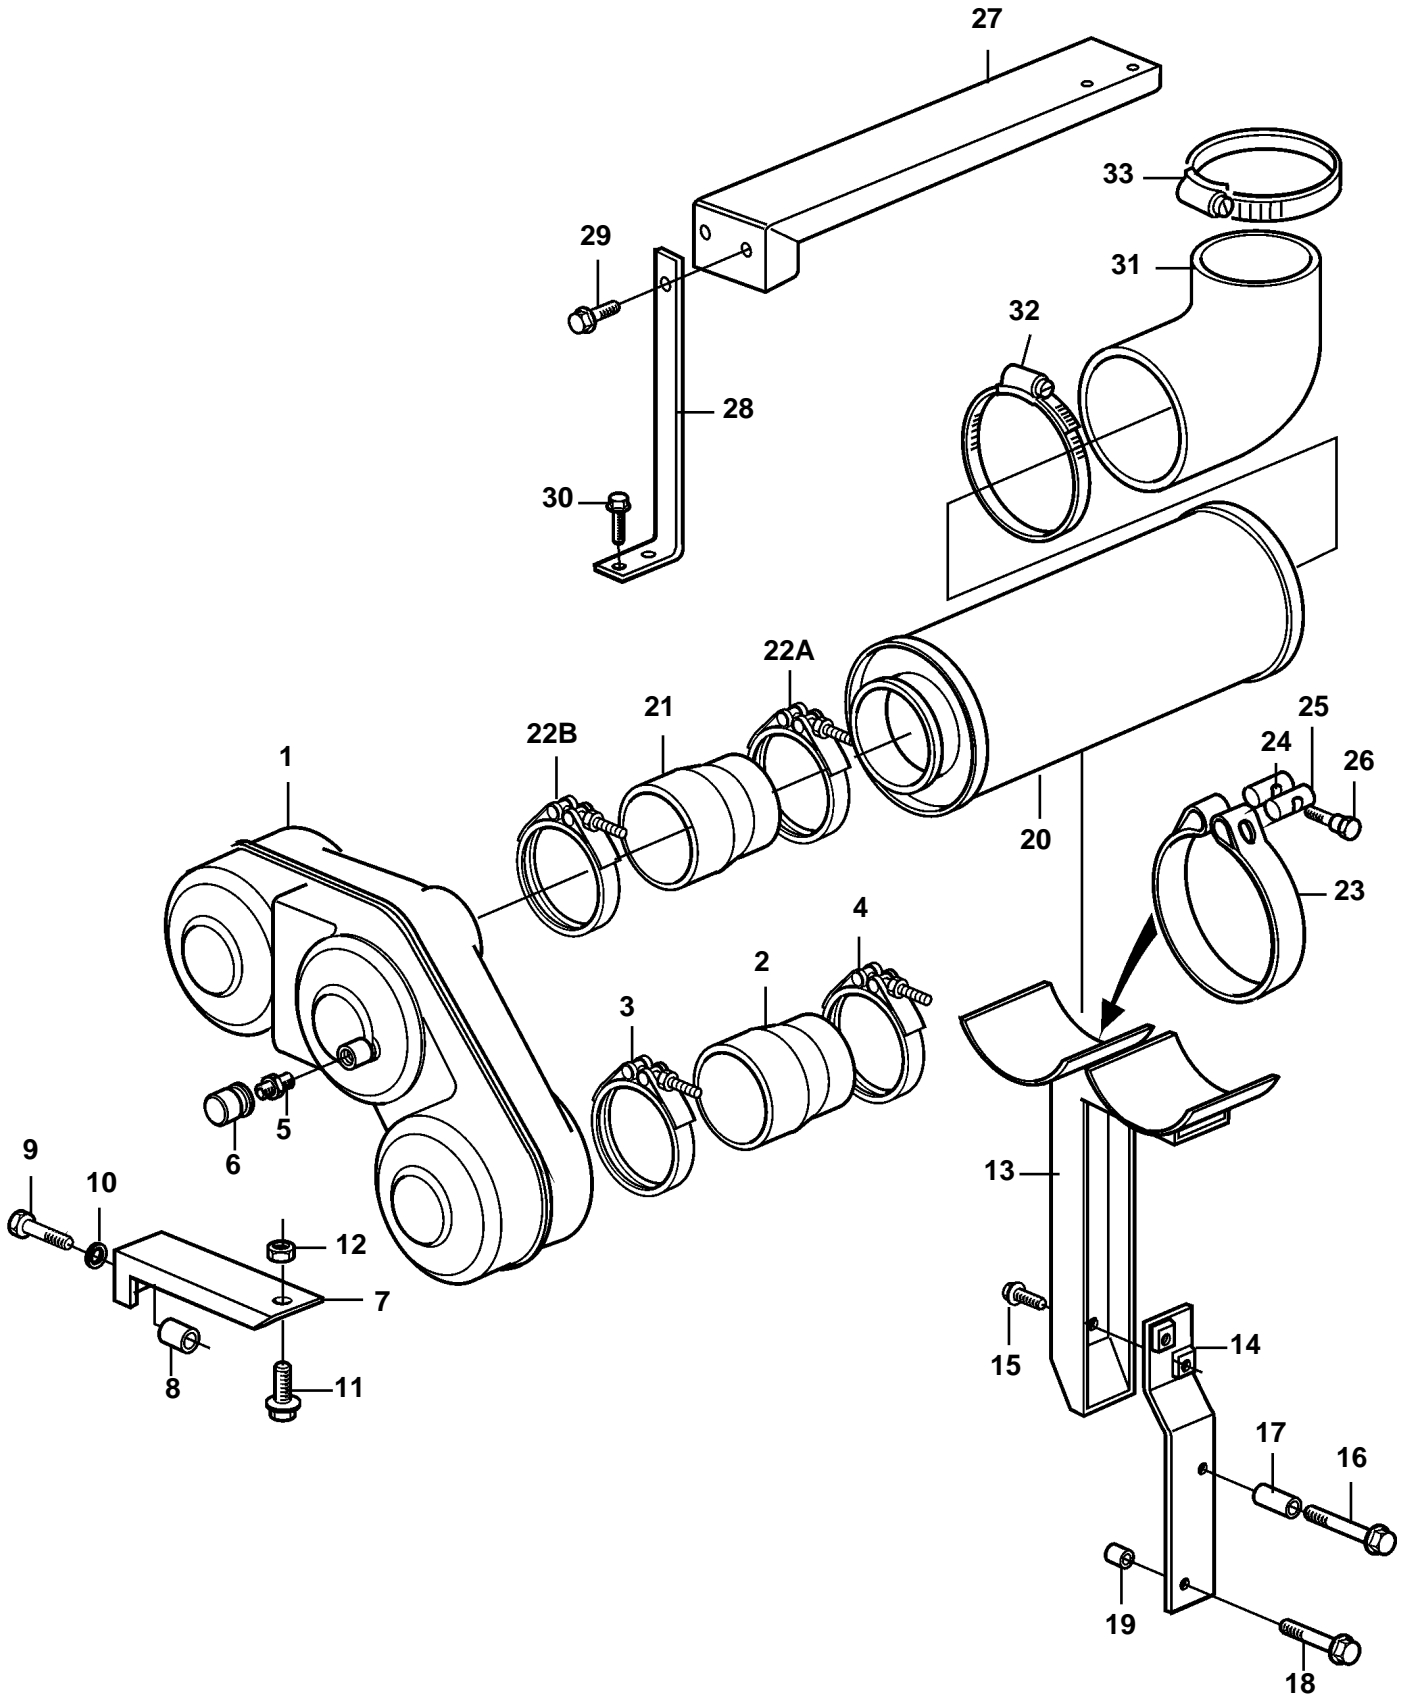

TWD1630V

22224

TWD1630V

REF	PART NO.	QTY	DESCRIPTION	SEE SEC.	NOTES
1	3825971	1	Connection pipe		
2	847685	1	Rubber cone		
3	1544734	1	Hose clamp		
4	1544732	1	Hose clamp		
5	191095	1	Nipple		
6	3828765	1	Pressure drop indica		(842037)
7	3830480	1	Bracket		(862754)
8	852660	2	Spacer sleeve		
9	940161	2	Screw		
10	955894	2	Washer		
11	946173	1	Flange screw		
12	948645	1	Lock nut		
13	862694	1	Bracket		
14	862693	1	Bracket		
15	945444	2	Flange screw		
16	965181	1	Screw		
17	826652	1	Spacer sleeve		
18	948217	1	Flange screw		
19	862713	1	Sleeve		
20	3825778	2	Air filter		
			Bulletin 47-10	47-10-EN	New air filter for 16L Industrial engines
21	836334	2	Rubber cone		
22A	1544733	2	Hose clamp		
22B	1544734	2	Hose clamp		
23	821028	2	Tensioning band		
24	31404	2	Pin		
25	31405	2	Pin		
26	31406	2	Screw		
27	3829338	1	Protecting plate		
28	862947	1	Bracket		
29	967949	2	Screw		(965175)
30	965183	2	Flange screw		
31	865197	1	Hook		
32	979654	1	Hose clamp		
33	961678	1	Hose clamp		